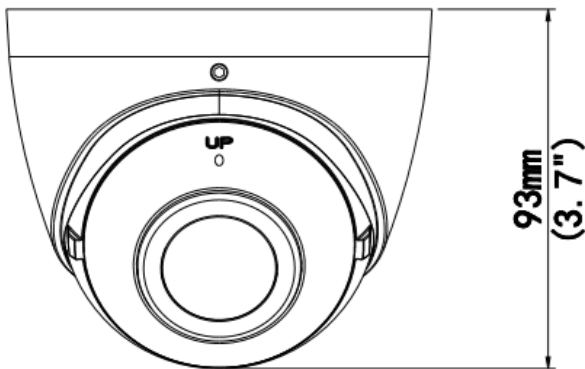

General

Power	DC 12V±25%, PoE (IEEE 802.3af)
	Power consumption: Max 5.5W
Power Interface	∅ 5.5mm coaxial power plug
Dimensions (∅ x H)	∅111 x 93mm (∅4.4" x 3.7")
Weight	0.48kg (1.06lb)
Material	Metal
Working Environment	-30°C ~ 60°C (-22°F ~ 140°F), Humidity: ≤95% RH (non-condensing)
Storage Environment	-30°C ~ 60°C (-22°F ~ 140°F), Humidity: ≤95% RH (non-condensing)
Surge Protection	4KV
Reset Button	Support

Dimensions

Accessories

TR-JB03-G-IN

Junction Box

TR-A01-IN

Waterproof Joint

TR-JB07/WM03-G-IN

Wall Mount

TR-SE24-IN

Pendant Mount

TR-WM03-D-IN

Wall Mount

TR-SE24-A-IN

Pendant Mount

TR-UM06-E-IN

Incline Ceiling Mount

TR-CM24-IN

Pendant Mount

TR-UP06-IN

Pole Mount