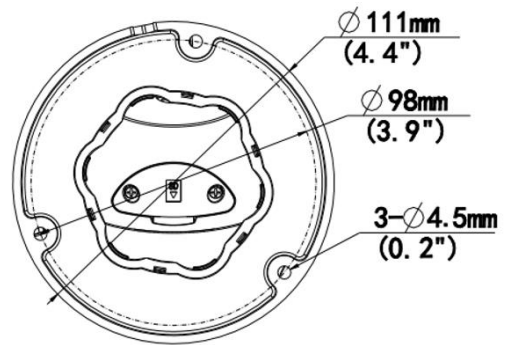

General

Power	DC 12V±25%, PoE (IEEE 802.3af)
	Power consumption: Max 5.5W
Power Interface	∅ 5.5mm coaxial power plug
Dimensions (∅ x H)	∅111 x 93mm (∅4.4" x 3.7")
Weight	0.48kg (1.06lb)
Material	Metal
Working Environment	-30°C ~ 60°C (-22°F ~ 140°F), Humidity: ≤95% RH (non-condensing)
Storage Environment	-30°C ~ 60°C (-22°F ~ 140°F), Humidity: ≤95% RH (non-condensing)
Surge Protection	4KV
Reset Button	Support

Dimensions

Accessories

TR-JB03-G-IN

Junction Box

TR-A01-IN

Waterproof Joint

TR-JB07/WM03-G-IN

Wall Mount

TR-SE24-IN

Pendant Mount

TR-WM03-D-IN

Wall Mount

TR-SE24-A-IN

Pendant Mount

TR-UM06-E-IN

Incline Ceiling Mount

TR-CM24-IN

Pendant Mount

TR-UP06-IN

Pole Mount